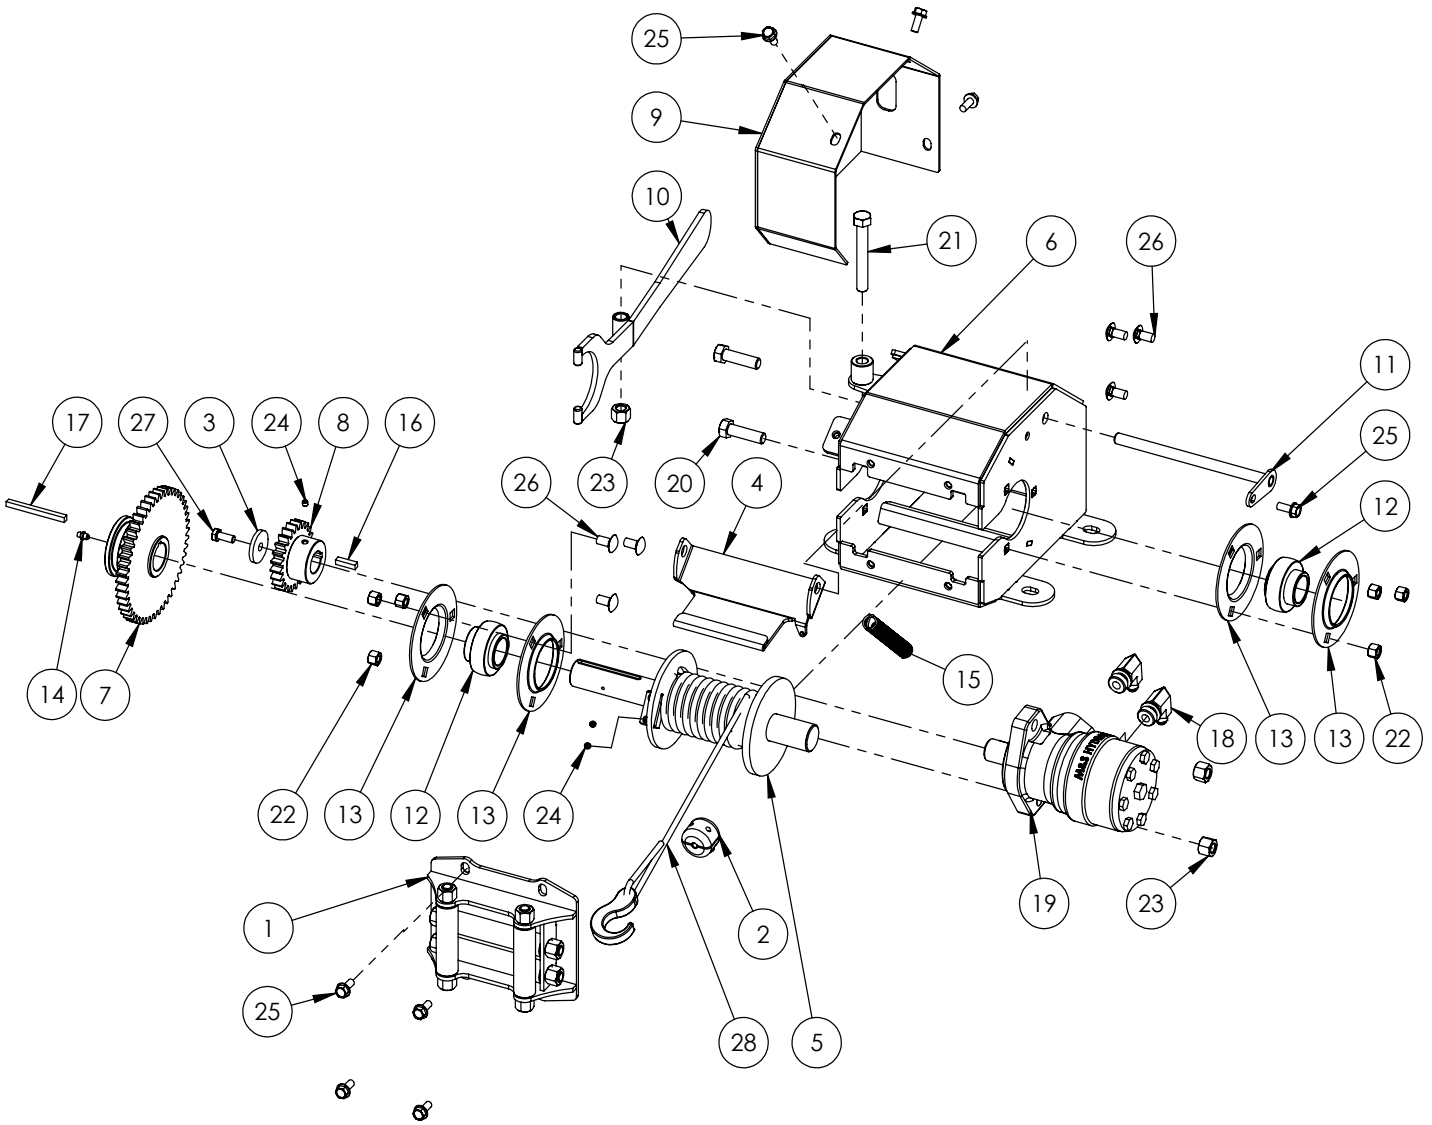

WP WINCH PARTS BREAKDOWN

ITEM	PART NO.	DESCRIPTION	QTY
1	2071L123	Clevis, Latch Mount	1
2	2071W101	Chute, Lead In	1
3	2071W102	Hold Down Bottom	1
4	2071W110	Log Hold Down Long	1
5	2071W112	Pin, Log Hold Down	1
6	2071W115	Chute, Log	1
7	2071W118	Chute, Bottom	1
8	2071W120	Winch Shield	1
9	2071W121	Arm,Log Chute Lock	1
10	2071W136	Pin,Log Hold Down	1
11	2071W193	Jack,Log Chute	1
12	2071W193H	Jack,Log Chute RH	1
13	Z12110	Latch Pin 3/16	1
14	Z12441	Snapper Pin 1/2 x 4-1/2	2
15	Z29202	Grease Zerk 1/4NF	2
16	Z34203	Gas Spring, 10mm x 8.44 Stroke	2
17	Z34204	Ball Stud 13mm x 5/16	4
18	Z71310	Hex Bolt 3/8NC x 1	1
19	Z71510	Hex Bolt 1/2NC x 1	4
20	Z71530	Hex Bolt 1/2NC x 3	1
21	Z72221	Hex Lock Nut 5/16NC	5
22	Z72231	Hex Lock Nut 3/8NC	1
23	Z72251	Hex Lock Nut 1/2NC	5
24	Z72551	Flange Nut 1/2NC	6
25	Z73131	Washer, 3/8	1
26	Z76121	Flange Bolt 5/16NC x 3/4	5
27	Z76259	Carriage Bolt 1/2NC x 1-1/4	4
28	Z76712	Self-tapping Screw #10	3
29	Z92311	1/4" Chain x 21"	1
30	Z92405	60" Winching Strap	1
31	Z96503	Manual Tube 3-1/2 Short	1

2071A104 PARTS BREAKDOWN

ITEM	PART NO.	DESCRIPTION	QTY
1	2071L185	Plate, Engine Mount	1
2	Z46404	Shaft Coupler L095 x 1	1
3	Z46405	Coupler Spider L095	1
4	Z46409	Shaft Coupler L095 x 1/2	1
5	Z46533	Key 1/4 x 1/4 x 1	1
6	Z46592	Woodruff Key, 1/8 x 1/2	1
7	Z47704	Subaru EX270 9hp Engine	1
8	Z51331	Elbow 90 MP x FPX 0808	1
9	Z53205	Pump, 16gpm Two-Stage	1
10	Z53805	Pump Mounting, PM-9SU	1
11	Z71210	Hex Bolt 5/16NC x 1	4
12	Z71274	Hex Bolt, 5/16NF x 1	4
13	Z71315	Hex Bolt 3/8NC x 1-1/2	4
14	Z72531	Flange Nut 3/8NC	4