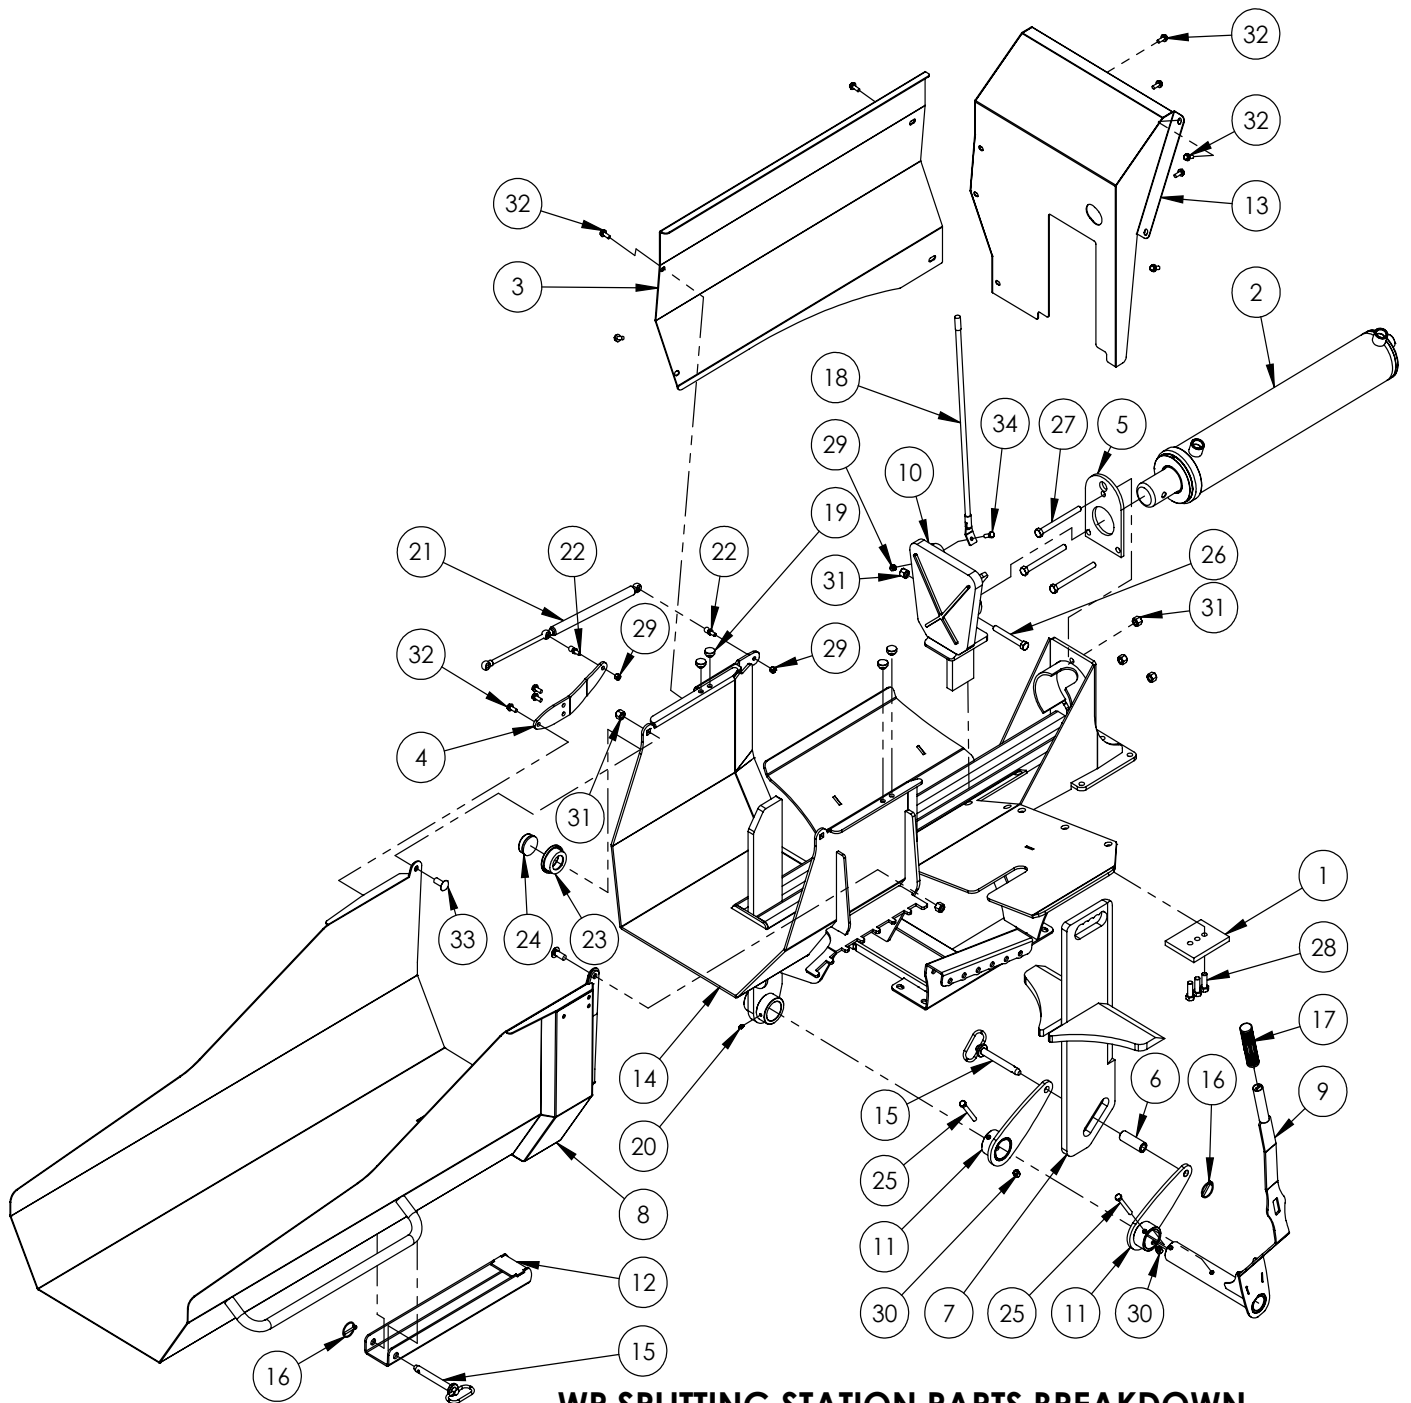

Running Gear	4
Saw Station	5
Splitting Station	6
Hydraulic	7
Loadramp & Winch	8
Engine & Pump	9
Winch	10
Fairlead	11
Cylinder	12
Trailer Wiring Diagram	13
Decals	14

WP RUNNING GEAR PARTS BREAKDOWN

ITEM	PART NO.	DESCRIPTION	QTY
1	2054W403	Light Guard, RH	1
2	2054W404	Light Guard, LH	1
3	2071W115	Chute, Log	1
4	2071W116	Drop Leg Jack Assembly	1
5	2071W118	Chute, Bottom	1
6	2071W119	Tongue	1
7	2071W123	Trailer, Splitter	1
8	Z61106	Stop, Turn, Tail Light LH	1
9	Z61107	Stop, Turn, Tail Light RH	1
10	Z61201	Round Marker Lamp 2" Red	3
11	Z61202	Round Grommet 2" Lamp	3
12	Z61301	License Lamp	1
13	Z71310	Hex Bolt 3/8NC x 1	2
14	Z71312	Hex Bolt 3/8NC x 1-1/4	2
15	Z71510	Hex Bolt 1/2NC x 1	8
16	Z71515	Hex Bolt 1/2NC x 1-1/2	6
17	Z71532	Hex Bolt 1/2NC x 3-1/4	2
18	Z72251	Hex Lock Nut 1/2NC	12
19	Z72411	Thin Hex Nut 1/4NC	4
20	Z72531	Flange Nut 3/8NC	4
21	Z72551	Flange Nut 1/2NC	8
22	Z73431	Tooth Washer, 1/4	4
23	Z91115	#9 Torflex 2200# Axle with Hubs	1
24	Z91322	5.30-12 LRC USA Trail E-Marked	2
25	Z91614	2" Hitch Coupler	1
26	Z92303	Safety Chain 1/4 x 2'	2

WP SAW STATION PARTS BREAKDOWN

ITEM	PART NO.	DESCRIPTION	QTY
1	2071S126	Edge, Log Table	1
2	2071S129	Chain Bumper	1
3	2071S208	Saw Guide	1
4	2071W115	Chufe, Log	1
5	2071W123	Trailer, Splitter	1
6	2071W190	Log Stop Whip	1
7	2071W192	Weldment, Main Frame	1
8	Z12441	Snapper Pin 1/2 x 4-1/2	1
9	Z71510	Hex Bolt 1/2NC x 1	4
10	Z71515	Hex Bolt 1/2NC x 1-1/2	13
11	Z72251	Hex Lock Nut, 1/2NC	13
12	Z72531	Flange Nut 3/8NC	8
13	Z72551	Flange Nut 1/2NC	4
14	Z73151	Flat Washer, 1/2	4
15	Z75233	F.H.C.S. 3/8NC x 1	10
16	Z76232	Carriage Bolt 3/8NC x 1-1/4	2