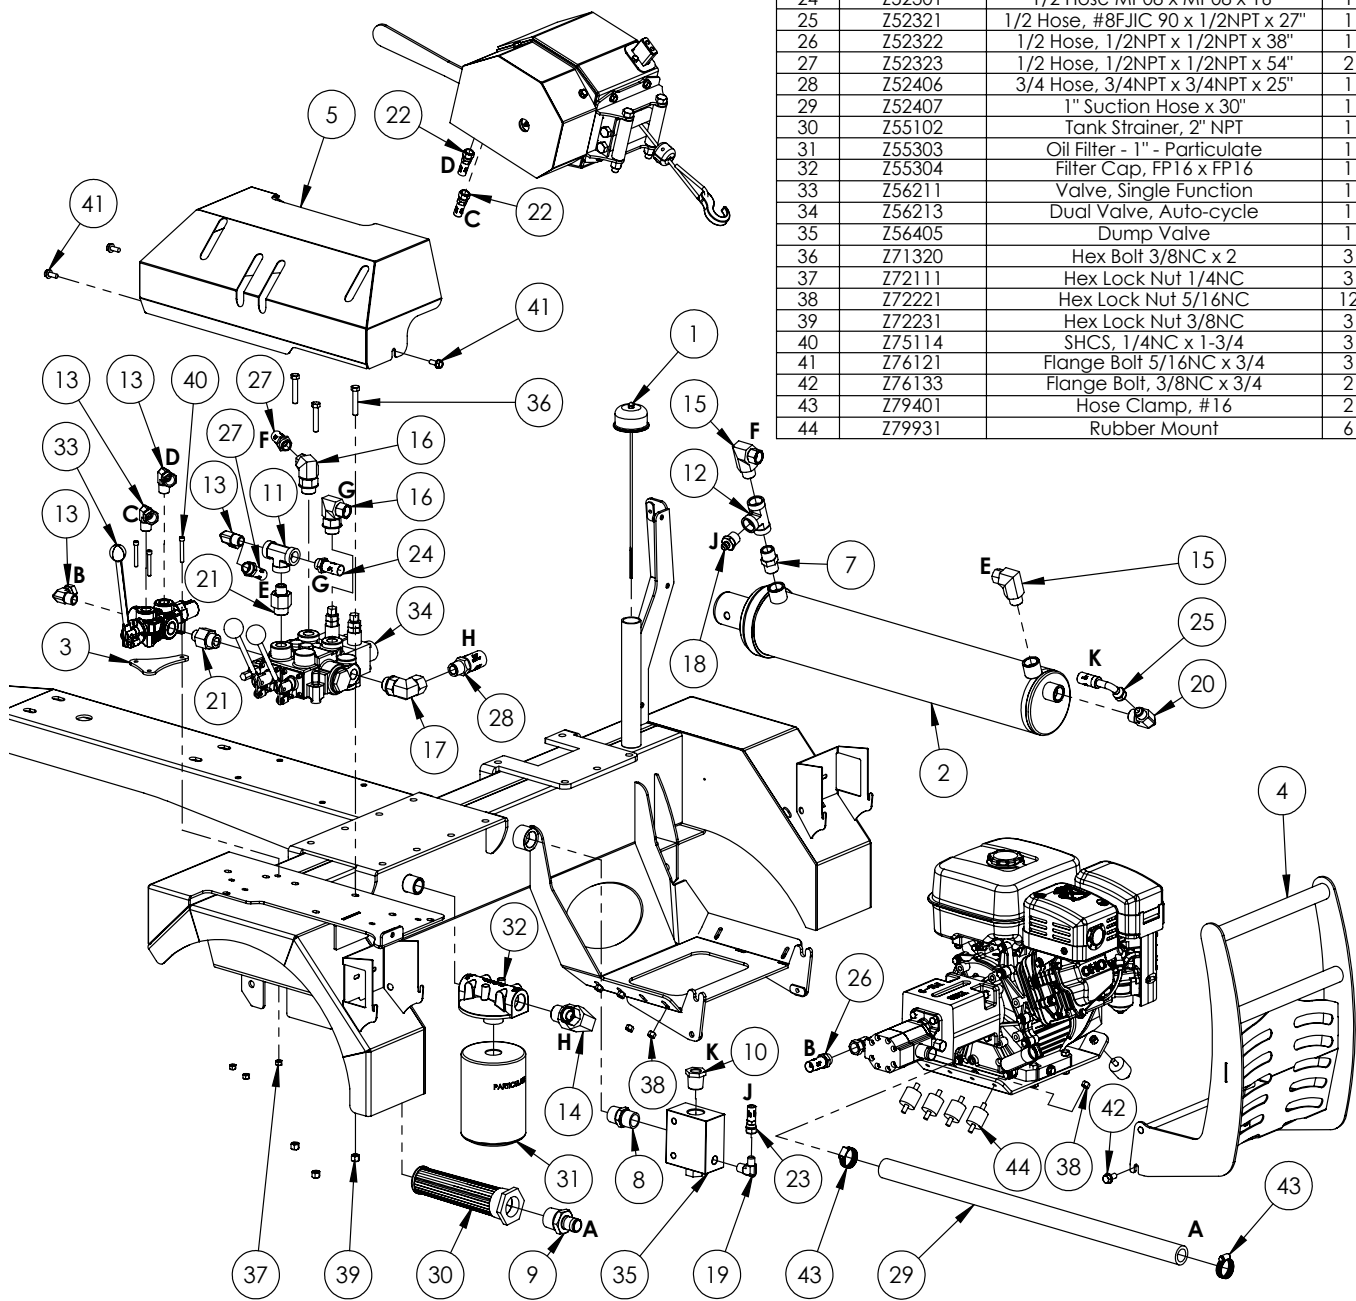

ITEM	PART NO.	DESCRIPTION	QTY
1	2054A402	Breather cap dipstick	1
2	2071C101	Cylinder, 4-1/2 x 24 x 2-1/2	1
3	2071L261	Valve Spacer Plate	1
4	2071W117	Guard, Engine	1
5	2071W134	Cover, Valve	1
7	Z51124	Straight MPxMP 1212	1
8	Z51125	Straight MP x MP 1616	1
9	Z51184	Straight, MP x HB 2016	1
10	Z51223	Reducer, MP x FP 1608	1
11	Z51292	Tee, 1/2FNPT	1
12	Z51293	Tee FP x FP x FP 121212	1
13	Z51331	Elbow 90 MP x FPX 0808	4
14	Z51333	Elbow 90 MP x FPX 1612	1
15	Z51334	Elbow 90 MP x FPX 1208	2
16	Z51388	Elbow 90 ORB x FPX 1208	2
17	Z51389	Elbow 90 ORB x FPX 1212	1
18	Z51446	Straight MJ x MP 0612	1
19	Z51452	#6JIC x 3/8NPT 90 Elbow	1
20	Z51453	Elbow 90 JIC x MP 0812	1
21	Z51612	Straight ORB x MP 1208	2
22	Z52118	1/4 Hose, #6FJIC x 1/2NPT x 50"	2
23	Z52119	1/4 Hose, #6FJIC x #6FJIC 90 x 25"	1
24	Z52301	1/2 Hose MP08 x MP08 x 16"	1
25	Z52321	1/2 Hose, #8FJIC 90 x 1/2NPT x 27"	1
26	Z52322	1/2 Hose, 1/2NPT x 1/2NPT x 38"	1
27	Z52323	1/2 Hose, 1/2NPT x 1/2NPT x 54"	2
28	Z52406	3/4 Hose, 3/4NPT x 3/4NPT x 25"	1
29	Z52407	1" Suction Hose x 30"	1
30	Z55102	Tank Strainer, 2" NPT	1
31	Z55303	Oil Filter - 1" - Particulate	1
32	Z55304	Filter Cap, FP16 x FP16	1
33	Z56211	Valve, Single Function	1
34	Z56213	Dual Valve, Auto-cycle	1
35	Z56405	Dump Valve	1
36	Z71320	Hex Bolt 3/8NC x 2	3
37	Z72111	Hex Lock Nut 1/4NC	3
38	Z72221	Hex Lock Nut 5/16NC	12
39	Z72231	Hex Lock Nut 3/8NC	3
40	Z75114	SHCS, 1/4NC x 1-3/4	3
41	Z76121	Flange Bolt 5/16NC x 3/4	3
42	Z76133	Flange Bolt, 3/8NC x 3/4	2
43	Z79401	Hose Clamp, #16	2
44	Z79931	Rubber Mount	6