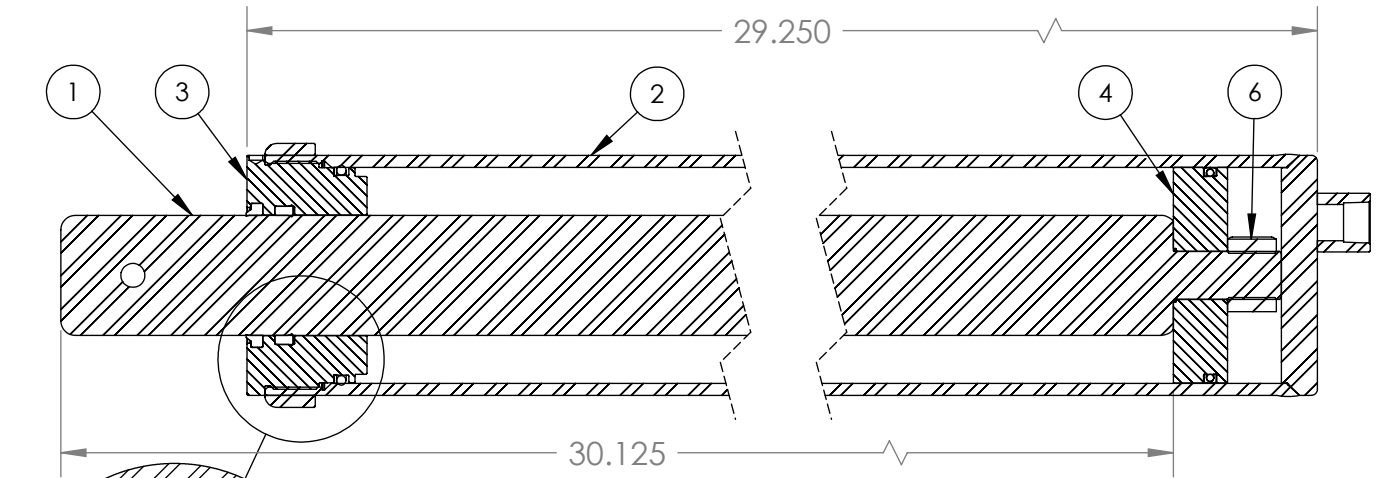

VIEW SHOWS PROPER SEAL ORIENTATION

2071C101 CYLINDER PARTS BREAKDOWN

ITEM	PART NO.	DESCRIPTION	QTY
1	2071C1012	Rod, 2-1/2 x 1	1
2	2071C1014	Barrel, 4-1/2"	1
3	G450-250SA	4-1/2" Bore x 2-1/2" Rod Gland	1
4	P100-450SA	4-1/2" Bore Piston	1
5	SLK-4525	Seal Kit, 4-1/2 x 2-1/2	1
6	Z72292G8	Hex Lock Nut 1NF Grade 8	1