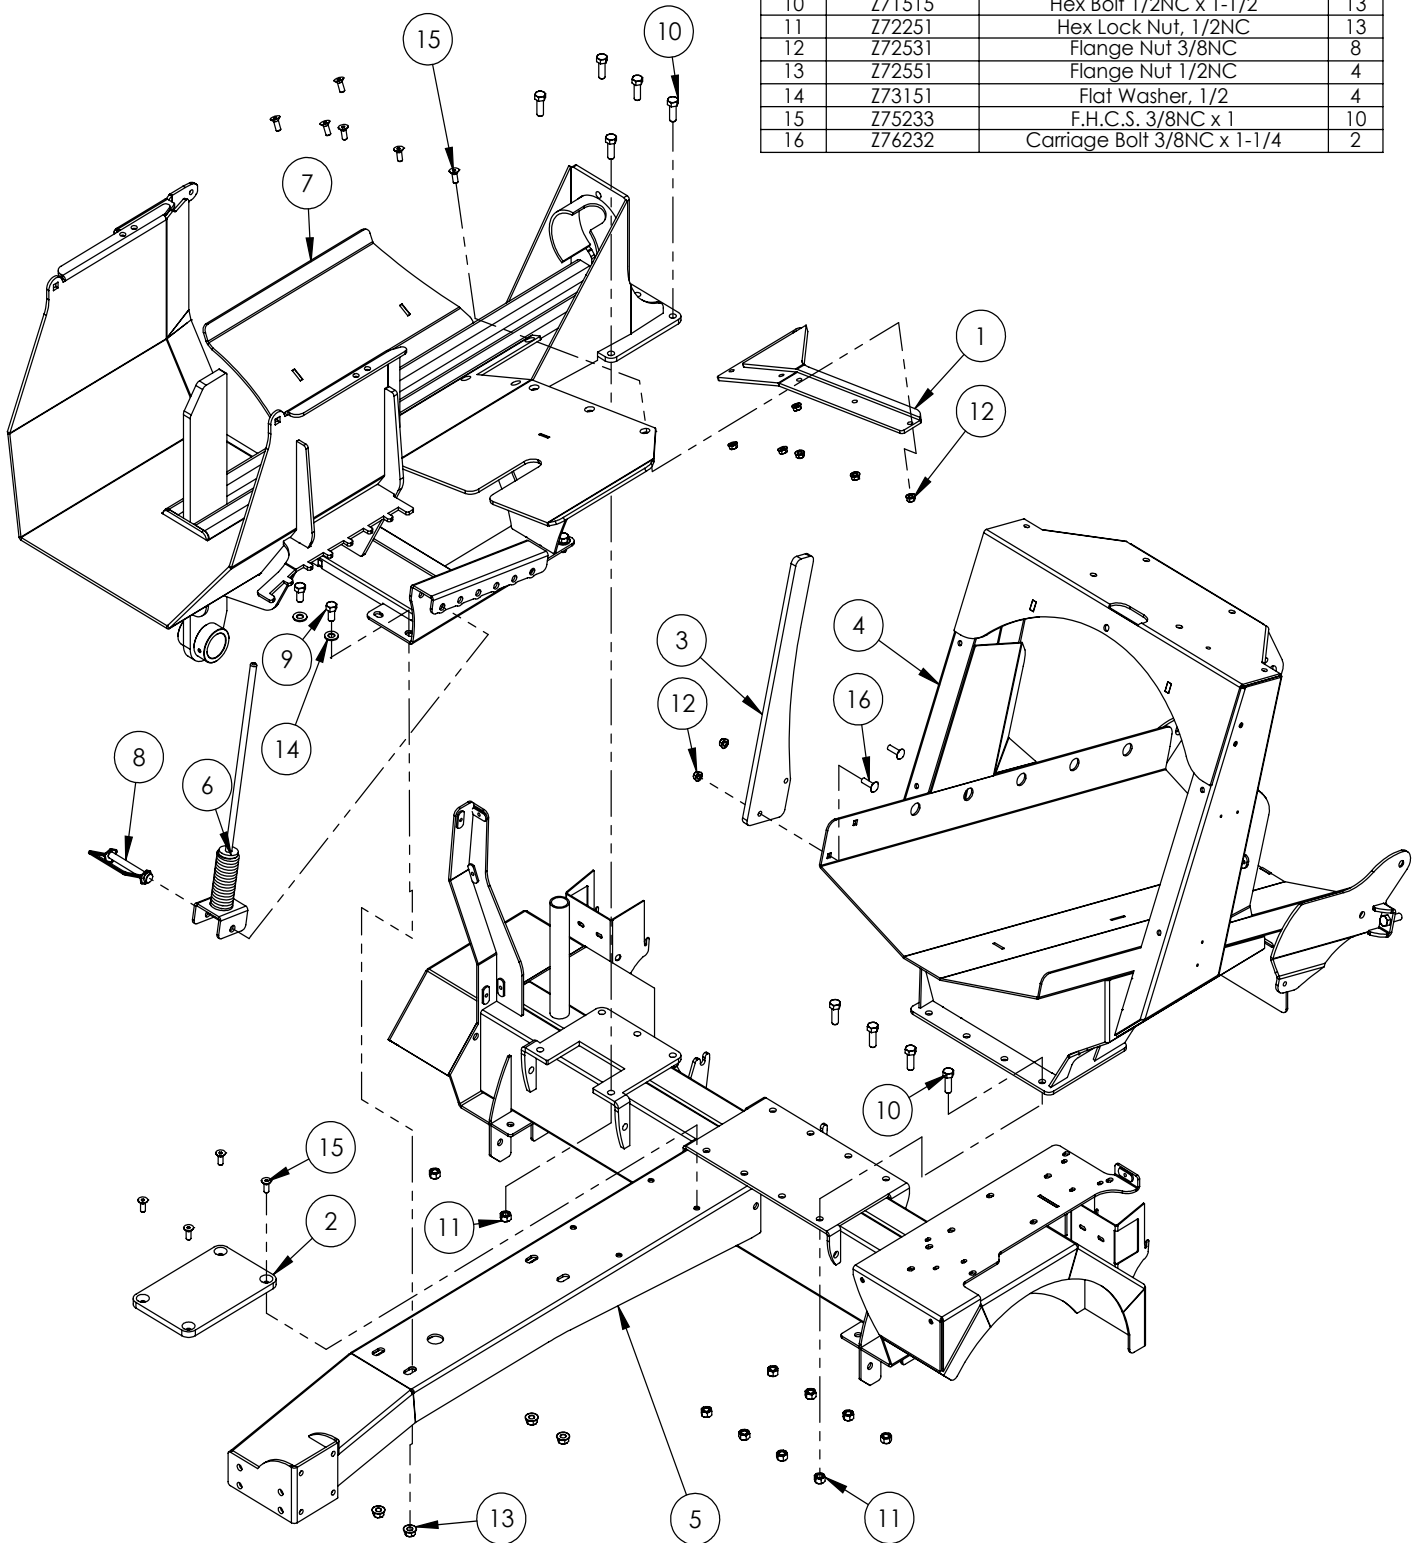

Running Gear	4
Saw Station	5
Splitting Station	6
Hydraulic	7
Loadramp & Winch	8
Engine & Pump	9
Winch	10
Fairlead	11
Cylinder	12
Trailer Wiring Diagram	13
Decals	14

WP RUNNING GEAR PARTS BREAKDOWN

ITEM	PART NO.	DESCRIPTION	QTY
1	2054W403	Light Guard, RH	1
2	2054W404	Light Guard, LH	1
3	2071W115	Chute, Log	1
4	2071W116	Drop Leg Jack Assembly	1
5	2071W118	Chute, Bottom	1
6	2071W119	Tongue	1
7	2071W123	Trailer, Splitter	1
8	Z61106	Stop, Turn, Tail Light LH	1
9	Z61107	Stop, Turn, Tail Light RH	1
10	Z61201	Round Marker Lamp 2" Red	3
11	Z61202	Round Grommet 2" Lamp	3
12	Z61301	License Lamp	1
13	Z71310	Hex Bolt 3/8NC x 1	2
14	Z71312	Hex Bolt 3/8NC x 1-1/4	2
15	Z71510	Hex Bolt 1/2NC x 1	8
16	Z71515	Hex Bolt 1/2NC x 1-1/2	6
17	Z71532	Hex Bolt 1/2NC x 3-1/4	2
18	Z72251	Hex Lock Nut 1/2NC	12
19	Z72411	Thin Hex Nut 1/4NC	4
20	Z72531	Flange Nut 3/8NC	4
21	Z72551	Flange Nut 1/2NC	8
22	Z73431	Tooth Washer, 1/4	4
23	Z91115	#9 Torflex 2200# Axle with Hubs	1
24	Z91322	5.30-12 LRC USA Trail E-Marked	2
25	Z91614	2" Hitch Coupler	1
26	Z92303	Safety Chain 1/4 x 2'	2

WP SAW STATION PARTS BREAKDOWN

ITEM	PART NO.	DESCRIPTION	QTY
1	2071S126	Edge, Log Table	1
2	2071S129	Chain Bumper	1
3	2071S208	Saw Guide	1
4	2071W115	Chufe, Log	1
5	2071W123	Trailer, Splitter	1
6	2071W190	Log Stop Whip	1
7	2071W192	Weldment, Main Frame	1
8	Z12441	Snapper Pin 1/2 x 4-1/2	1
9	Z71510	Hex Bolt 1/2NC x 1	4
10	Z71515	Hex Bolt 1/2NC x 1-1/2	13
11	Z72251	Hex Lock Nut, 1/2NC	13
12	Z72531	Flange Nut 3/8NC	8
13	Z72551	Flange Nut 1/2NC	4
14	Z73151	Flat Washer, 1/2	4
15	Z75233	F.H.C.S. 3/8NC x 1	10
16	Z76232	Carriage Bolt 3/8NC x 1-1/4	2