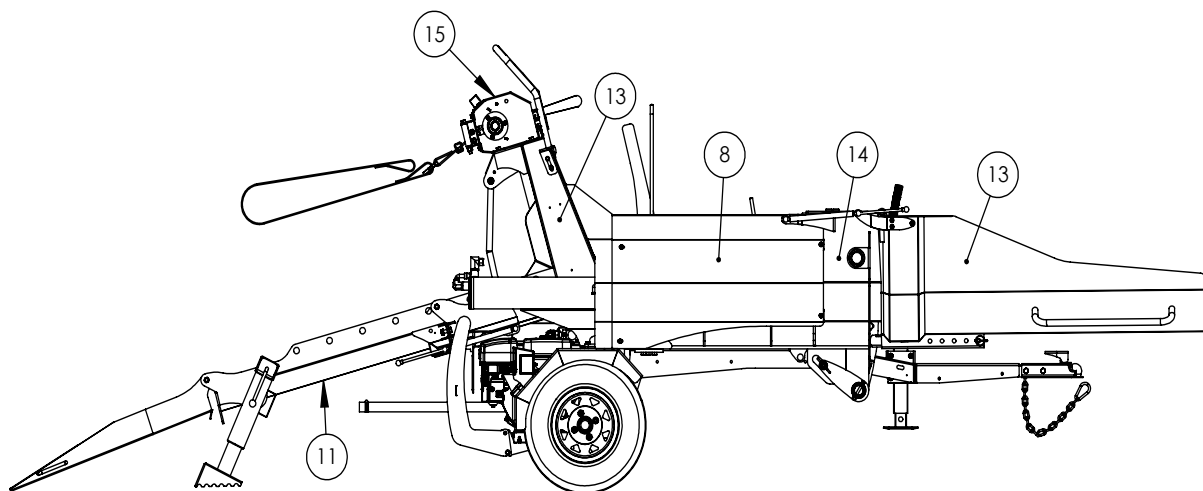

5081A101 PARTS BREAKDOWN

ITEM	PART NO.	DESCRIPTION	QTY
1	5081M109	Bushing, Fairlead Side	2
2	5081M111	Bushing, Fairlead Top	2
3	5081W103	Bracket, Fairlead	1
4	Z27103	Fiberglide Bearing 1/2" x 1"	8
5	Z71566	Hex Bolt, 1/2NC x 6-1/4, 5-1/4 Shank	2
6	Z71567	Hex Bolt, 1/2NC x 5, 4" Shank	2
7	Z72251	Hex Lock Nut, 1/2NC	4

VIEW SHOWS PROPER SEAL ORIENTATION

2071C101 CYLINDER PARTS BREAKDOWN

ITEM	PART NO.	DESCRIPTION	QTY
1	2071C1012	Rod, 2-1/2 x 1	1
2	2071C1014	Barrel, 4-1/2"	1
3	G450-250SA	4-1/2" Bore x 2-1/2" Rod Gland	1
4	P100-450SA	4-1/2" Bore Piston	1
5	SLK-4525	Seal Kit, 4-1/2 x 2-1/2	1
6	Z72292G8	Hex Lock Nut 1NF Grade 8	1

WP Wood Processor Trailer Wiring Diagram

KEY	
Bl	- BLUE
Br	- BROWN
Gr	- GREEN
Rd	- RED
Yl	- YELLOW
Bk	- BLACK
Wh	- WHITE

RIGHT SIDE

LEFT SIDE

WP DECAL BREAKDOWN

ITEM	PART NO.	DESCRIPTION	QTY
1	Z94130	CAUTION - Read Manual	1
2	Z94131	WARNING - Flying Object Hazard	1
3	Z94132	IMPORTANT - Attach Lock Bracket	1
4	Z94133	Winch Control	1
5	Z94134	Operator Levers	1
6	Z94135	Wedge Height Control	1
7	Z94137	Winch - Free wheel or engaged	1
8	Z94138-1	Wallenstein WP820 Side	1
9	Z94138-2	Wallenstein WP820 Frame	1
10	Z94138-3	Wallenstein WP820 Small	1
11	Z94138-4	Wallenstein WP820 Ramp	1
12	Z94138-5	820 Auto Cycle	1
13	Z94019	Made in Canada	5
14	Z94040	WARNING - Wedge Hazaed	2
15	Z94005	WARNING - High Pressure Fluid	1