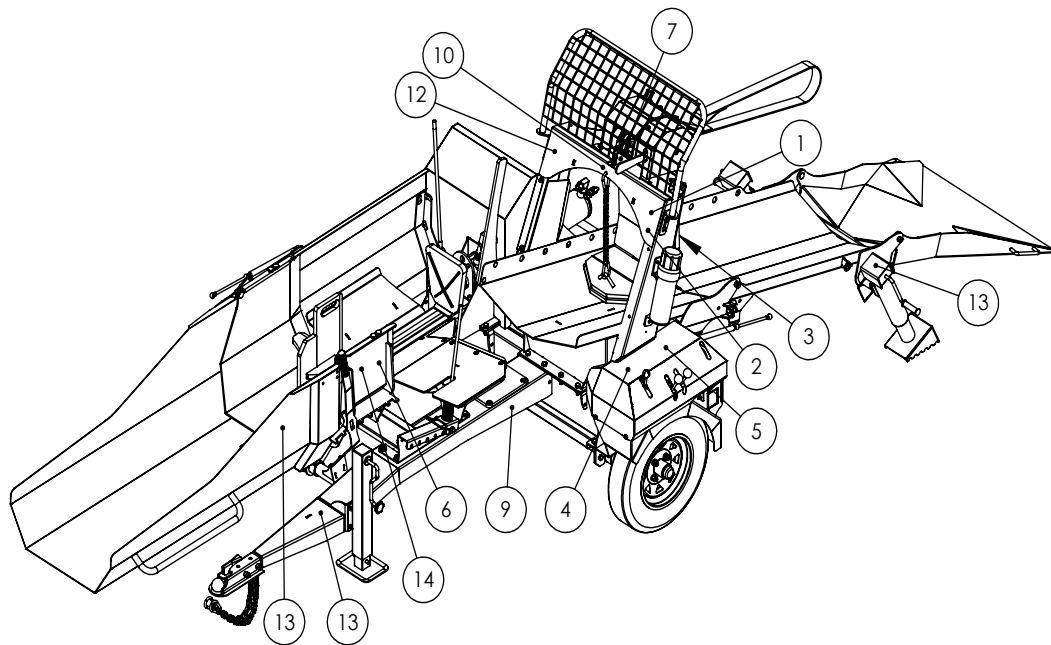

WP Wood Processor Trailer Wiring Diagram

KEY	
Bl	- BLUE
Br	- BROWN
Gr	- GREEN
Rd	- RED
Yl	- YELLOW
Bk	- BLACK
Wh	- WHITE

RIGHT SIDE

LEFT SIDE

WP DECAL BREAKDOWN

ITEM	PART NO.	DESCRIPTION	QTY
1	Z94130	CAUTION - Read Manual	1
2	Z94131	WARNING - Flying Object Hazard	1
3	Z94132	IMPORTANT - Attach Lock Bracket	1
4	Z94133	Winch Control	1
5	Z94134	Operator Levers	1
6	Z94135	Wedge Height Control	1
7	Z94137	Winch - Free wheel or engaged	1
8	Z94138-1	Wallenstein WP820 Side	1
9	Z94138-2	Wallenstein WP820 Frame	1
10	Z94138-3	Wallenstein WP820 Small	1
11	Z94138-4	Wallenstein WP820 Ramp	1
12	Z94138-5	820 Auto Cycle	1
13	Z94019	Made in Canada	5
14	Z94040	WARNING - Wedge Hazaed	2
15	Z94005	WARNING - High Pressure Fluid	1