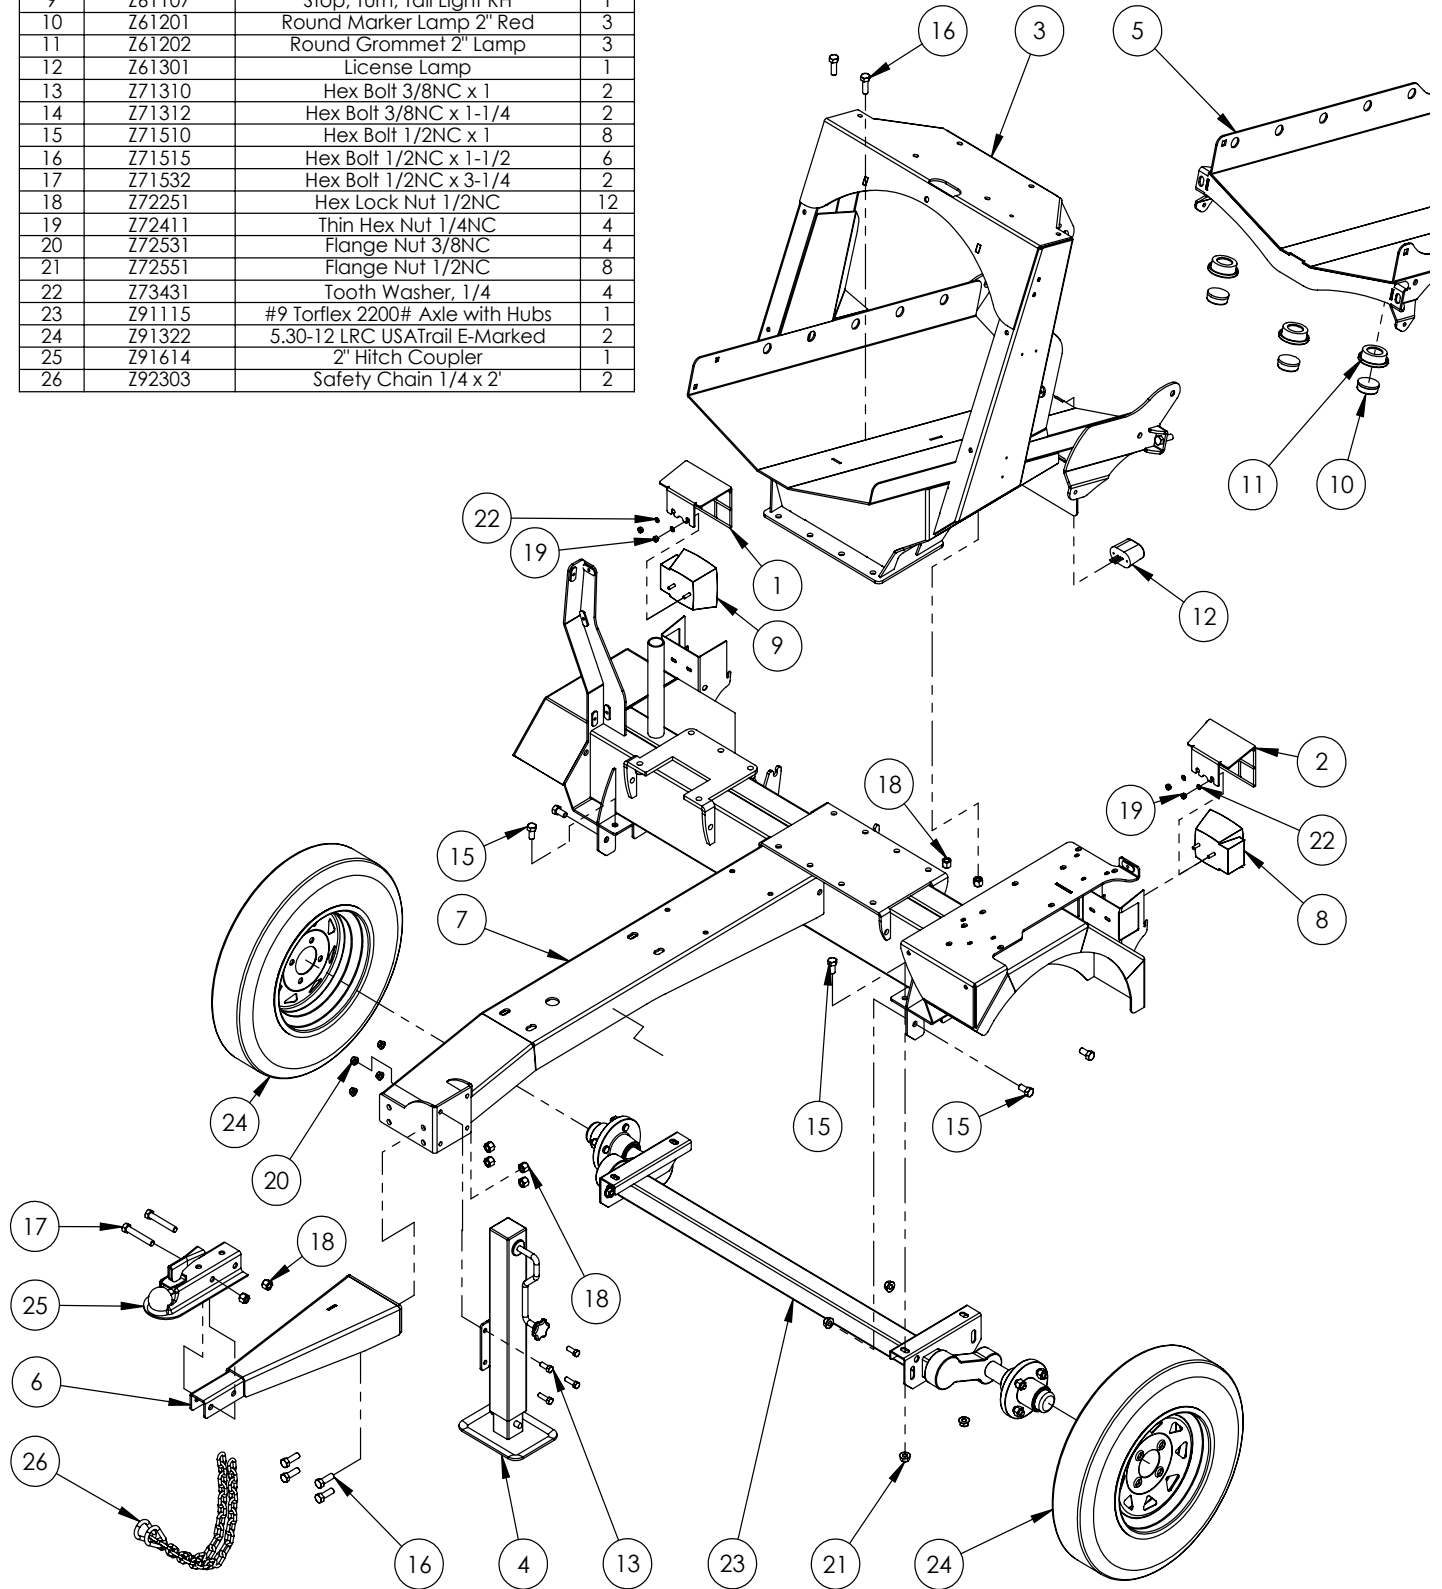

Running Gear	4
Saw Station	5
Splitting Station	6
Hydraulic	7
Loadramp & Winch	8
Engine & Pump	9
Winch	10
Fairlead	11
Cylinder	12
Trailer Wiring Diagram	13
Decals	14

WP RUNNING GEAR PARTS BREAKDOWN

ITEM	PART NO.	DESCRIPTION	QTY
1	2054W403	Light Guard, RH	1
2	2054W404	Light Guard, LH	1
3	2071W115	Chute, Log	1
4	2071W116	Drop Leg Jack Assembly	1
5	2071W118	Chute, Bottom	1
6	2071W119	Tongue	1
7	2071W123	Trailer, Splitter	1
8	Z61106	Stop, Turn, Tail Light LH	1
9	Z61107	Stop, Turn, Tail Light RH	1
10	Z61201	Round Marker Lamp 2" Red	3
11	Z61202	Round Grommet 2" Lamp	3
12	Z61301	License Lamp	1
13	Z71310	Hex Bolt 3/8NC x 1	2
14	Z71312	Hex Bolt 3/8NC x 1-1/4	2
15	Z71510	Hex Bolt 1/2NC x 1	8
16	Z71515	Hex Bolt 1/2NC x 1-1/2	6
17	Z71532	Hex Bolt 1/2NC x 3-1/4	2
18	Z72251	Hex Lock Nut 1/2NC	12
19	Z72411	Thin Hex Nut 1/4NC	4
20	Z72531	Flange Nut 3/8NC	4
21	Z72551	Flange Nut 1/2NC	8
22	Z73431	Tooth Washer, 1/4	4
23	Z91115	#9 Torflex 2200# Axle with Hubs	1
24	Z91322	5.30-12 LRC USA Trail E-Marked	2
25	Z91614	2" Hitch Coupler	1
26	Z92303	Safety Chain 1/4 x 2'	2

WP SAW STATION PARTS BREAKDOWN

ITEM	PART NO.	DESCRIPTION	QTY
1	2071S126	Edge, Log Table	1
2	2071S129	Chain Bumper	1
3	2071S208	Saw Guide	1
4	2071W115	Chufe, Log	1
5	2071W123	Trailer, Splitter	1
6	2071W190	Log Stop Whip	1
7	2071W192	Weldment, Main Frame	1
8	Z12441	Snapper Pin 1/2 x 4-1/2	1
9	Z71510	Hex Bolt 1/2NC x 1	4
10	Z71515	Hex Bolt 1/2NC x 1-1/2	13
11	Z72251	Hex Lock Nut, 1/2NC	13
12	Z72531	Flange Nut 3/8NC	8
13	Z72551	Flange Nut 1/2NC	4
14	Z73151	Flat Washer, 1/2	4
15	Z75233	F.H.C.S. 3/8NC x 1	10
16	Z76232	Carriage Bolt 3/8NC x 1-1/4	2