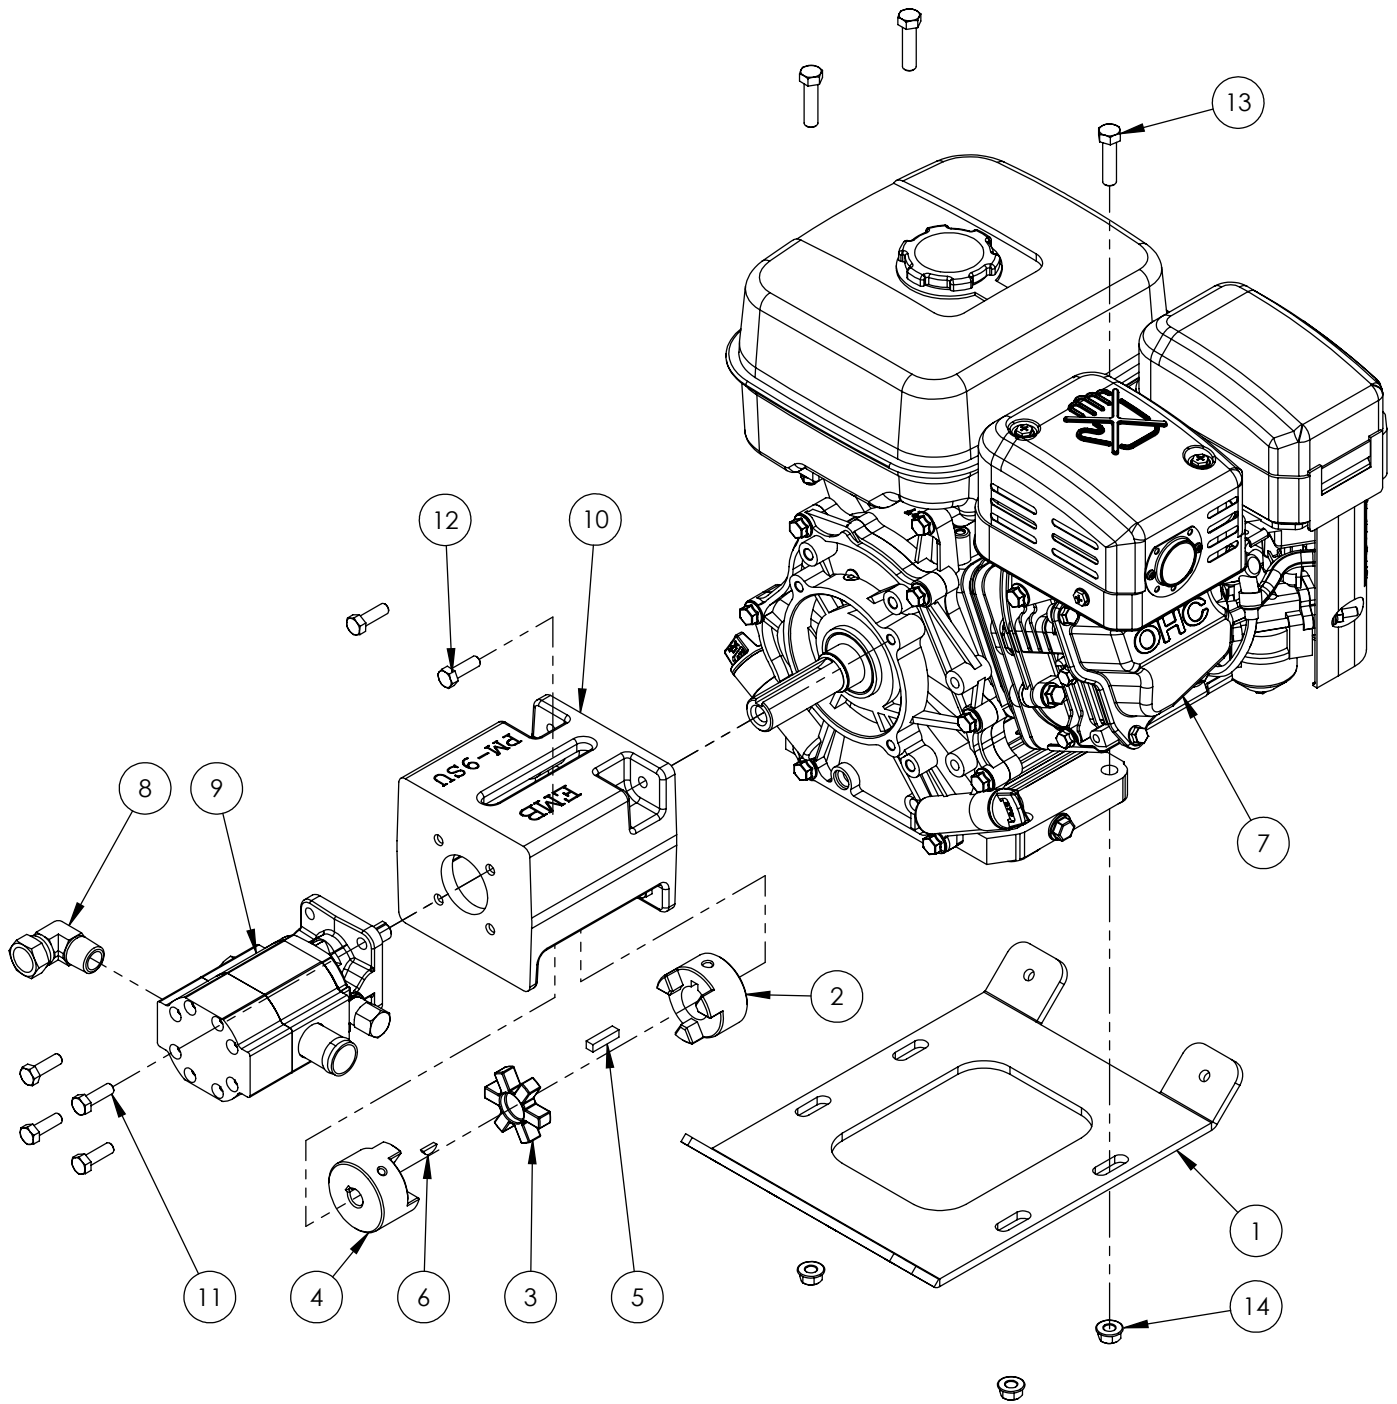

WP WINCH PARTS BREAKDOWN

ITEM	PART NO.	DESCRIPTION	QTY
1	2071L123	Clevis, Latch Mount	1
2	2071W101	Chute, Lead In	1
3	2071W102	Hold Down Bottom	1
4	2071W110	Log Hold Down Long	1
5	2071W112	Pin, Log Hold Down	1
6	2071W115	Chute, Log	1
7	2071W118	Chute, Bottom	1
8	2071W120	Winch Shield	1
9	2071W121	Arm,Log Chute Lock	1
10	2071W136	Pin,Log Hold Down	1
11	2071W193	Jack,Log Chute	1
12	2071W193H	Jack,Log Chute RH	1
13	Z12110	Latch Pin 3/16	1
14	Z12441	Snapper Pin 1/2 x 4-1/2	2
15	Z29202	Grease Zerk 1/4NF	2
16	Z34203	Gas Spring, 10mm x 8.44 Stroke	2
17	Z34204	Ball Stud 13mm x 5/16	4
18	Z71310	Hex Bolt 3/8NC x 1	1
19	Z71510	Hex Bolt 1/2NC x 1	4
20	Z71530	Hex Bolt 1/2NC x 3	1
21	Z72221	Hex Lock Nut 5/16NC	5
22	Z72231	Hex Lock Nut 3/8NC	1
23	Z72251	Hex Lock Nut 1/2NC	5
24	Z72551	Flange Nut 1/2NC	6
25	Z73131	Washer, 3/8	1
26	Z76121	Flange Bolt 5/16NC x 3/4	5
27	Z76259	Carriage Bolt 1/2NC x 1-1/4	4
28	Z76712	Self-tapping Screw #10	3
29	Z92311	1/4" Chain x 21"	1
30	Z92405	60" Winching Strap	1
31	Z96503	Manual Tube 3-1/2 Short	1

2071A104 PARTS BREAKDOWN

ITEM	PART NO.	DESCRIPTION	QTY
1	2071L185	Plate, Engine Mount	1
2	Z46404	Shaft Coupler L095 x 1	1
3	Z46405	Coupler Spider L095	1
4	Z46409	Shaft Coupler L095 x 1/2	1
5	Z46533	Key 1/4 x 1/4 x 1	1
6	Z46592	Woodruff Key, 1/8 x 1/2	1
7	Z47704	Subaru EX270 9hp Engine	1
8	Z51331	Elbow 90 MP x FPX 0808	1
9	Z53205	Pump, 16gpm Two-Stage	1
10	Z53805	Pump Mounting, PM-9SU	1
11	Z71210	Hex Bolt 5/16NC x 1	4
12	Z71274	Hex Bolt, 5/16NF x 1	4
13	Z71315	Hex Bolt 3/8NC x 1-1/2	4
14	Z72531	Flange Nut 3/8NC	4